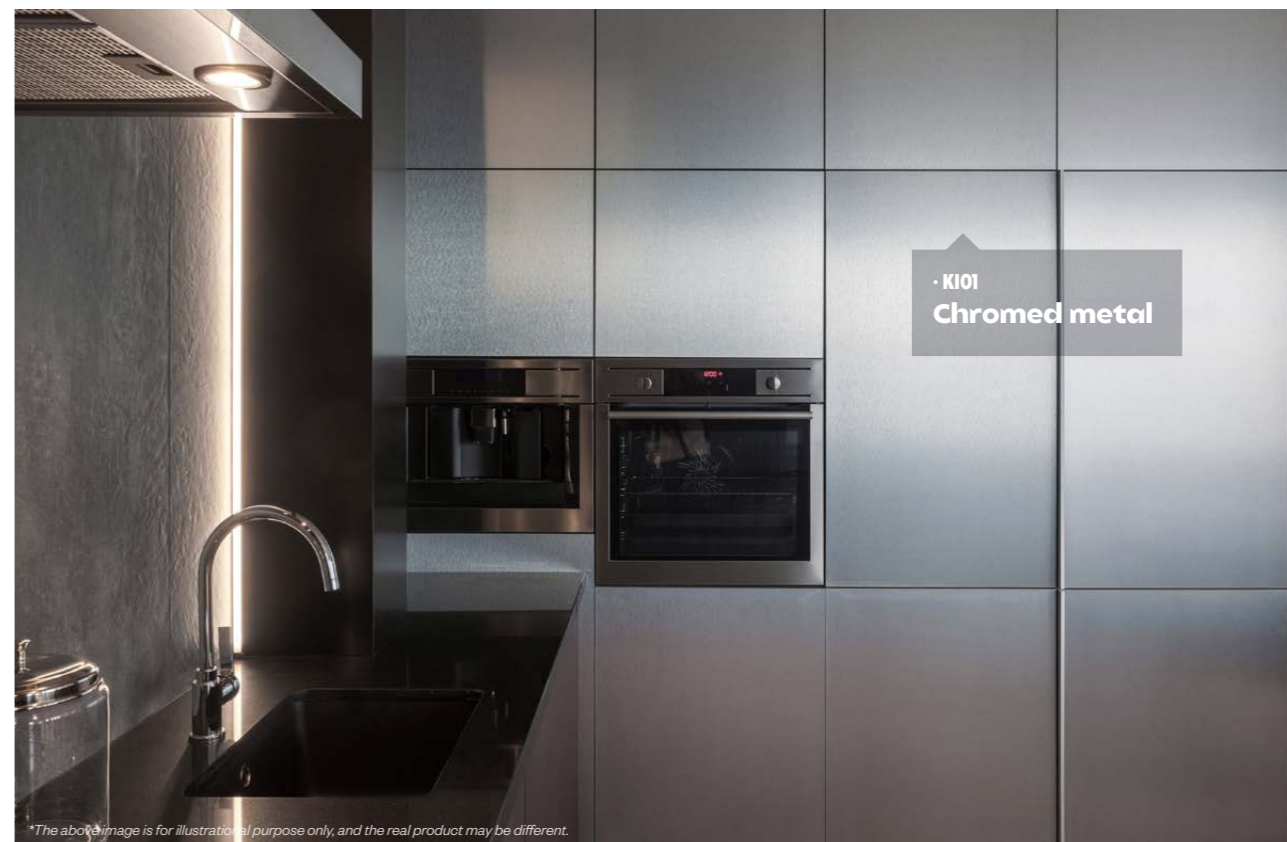

# Brushed | Prestige Line

K101  

Chromed metal